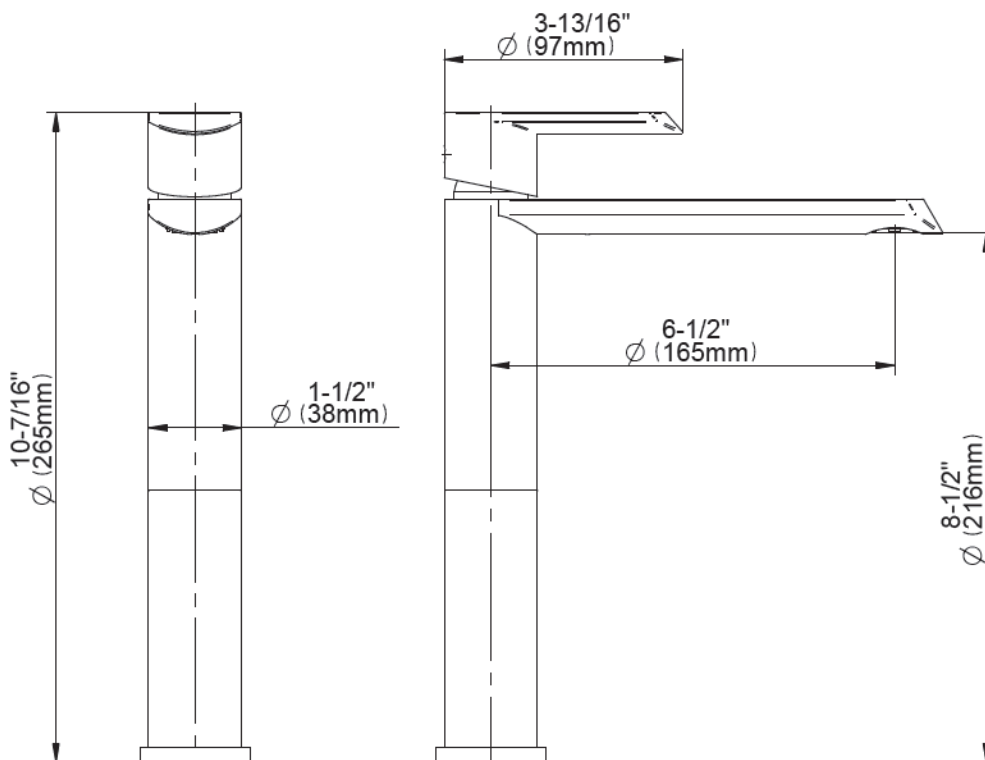

PHASE TALL BASIN MIXER (5120401)

GRAFF[®]
CUTTING EDGE DESIGN

Manufactured in America

5 Year Parts & Labour Warranty*

*Extra 10 year replacement
part warranty on cartridge

Proudly imported and distributed by
Gro Agencies Pty Ltd
Unit 2 / 37 Howe St, Osborne Park, WA, 6017
P 08 9446 3288 E info@groagencies.com.au W www.groagencies.com.au